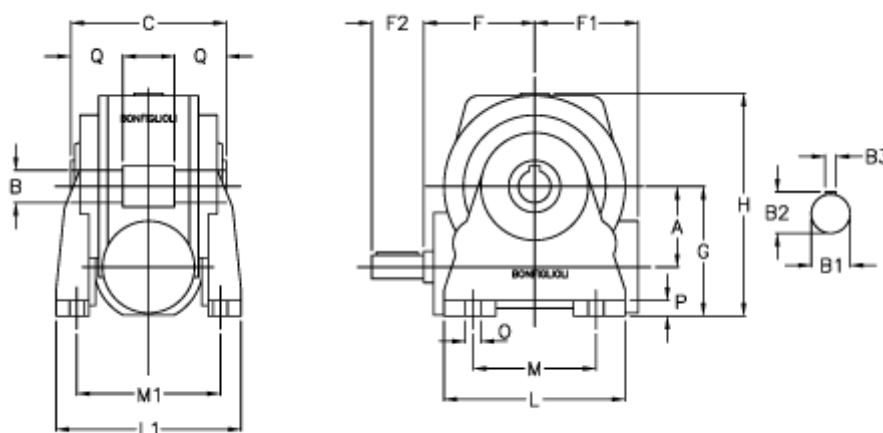

Data Sheet

Article number: 3901049080100

Description: Worm gear with solid input shaft
VF 49N-80-HS

Measures

a	= 49.5	F1 = 63	O = 8.5
B	= 25	F2 = 40	P = 12
B1	= 16	g = 82	Q = 22.5
B2	= 18.0	H = 138.0	
B3	= 5	L = 110	
C	= 82	L1 = 124	
Description = VF 49N-xx-HS		m = 63	
F	= 65.0	M1 = 98.5	